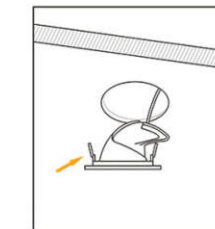

## Product Size >>>

HSL-CEL-32W

HSL-CEL-24W

HSL-CEL-10W

Wattage	10W	24W	32W
Lamp size	φ9CMXH8CM	φ13.5CMXH11CM	φ16.5CMXH14.5CM
Cut size	φ8CM	φ12CM	φ15CM
Net Weight	0.37kg	0.94kg	1.38kg
Packing Size	44.5*41*27.5CM	42.5*30*35CM	53.5*37*30CM
Quantity (pieces/carton)	48PCS	18PCS	12PCS
Packing weight	11.8KG	10.2KG	10.7KG
PF	>0.5& flickerfree	>0.9& flickerfree	>0.9& flickerfree
Finish Colour	Black   White for Options		
Housing	Die cast aluminum housing		
Mounting	Embedded		
Driver	Lifud driver		
Available Voltages	220~240VAC/90~267VAC		
Lighting Source	Bridgelux		
LED Quantity	1pcs		
Luminous flux	100~110lm/w		
RA	>80		
CCT	3000K   6000K (regular)		
Cover	Clear		
Bean Angle	24°		
Warranty	5years Warranty		

## Installation Method >>>

1. Make a hole at the lamp installation position.

2. Connect the power cord.

3. Press and hold the buckle, and align the lamp body with the opening slot.

4. Installation completed