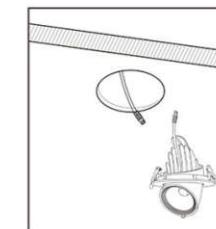

## Product Size >>>

HSL-CEL-32W

HSL-CEL-24W

HSL-CEL-10W

Wattage	10W	24W	32W
Lamp size	φ9CMXH8CM	φ13.5CMXH11CM	φ16.5CMXH14.5CM
Cut size	φ8CM	φ12CM	φ15CM
Net Weight	0.37kg	0.94kg	1.38kg
Packing Size	44.5*41*27.5CM	42.5*30*35CM	53.5*37*30CM
Quantity (pieces/carton)	48PCS	18PCS	12PCS
Packing weight	11.8KG	10.2KG	10.7KG
PF	>0.5& flickerfree	>0.9& flickerfree	>0.9& flickerfree
Finish Colour	Black   White for Options		
Housing	Die cast aluminum housing		
Mounting	Embedded		
Driver	Lifud driver		
Available Voltages	220~240VAC/90~267VAC		
Lighting Source	Bridgelux		
LED Quantity	1pcs		
Luminous flux	100~110lm/w		
RA	>80		
CCT	3000K   6000K (regular)		
Cover	Clear		
Bean Angle	24°		
Warranty	5years Warranty		

## Installation Method >>>

1. Make a hole at the lamp installation position.

2. Connect the power cord.

3. Press and hold the buckle, and align the lamp body with the opening slot.

4. Installation completed