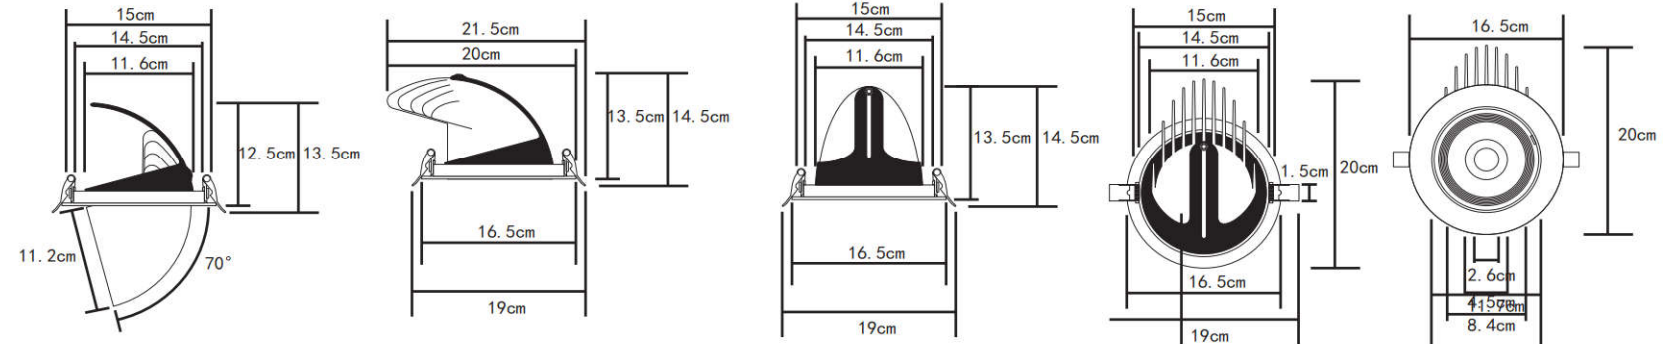

## Product Size >>>

HSL-CEL-32W

HSL-CEL-24W

HSL-CEL-10W

Wattage	10W	24W	32W
Lamp size	φ9CMXH8CM	φ13.5CMXH11CM	φ16.5CMXH14.5CM
Cut size	φ8CM	φ12CM	φ15CM
Net Weight	0.37kg	0.94kg	1.38kg
Packing Size	44.5*41*27.5CM	42.5*30*35CM	53.5*37*30CM
Quantity (pieces/carton)	48PCS	18PCS	12PCS
Packing weight	11.8KG	10.2KG	10.7KG
PF	>0.5& flickerfree	>0.9& flickerfree	>0.9& flickerfree
Finish Colour	Black   White for Options		
Housing	Die cast aluminum housing		
Mounting	Embedded		
Driver	Lifud driver		
Available Voltages	220~240VAC/90~267VAC		
Lighting Source	Bridgelux		
LED Quantity	1pcs		
Luminous flux	100~110lm/w		
RA	>80		
CCT	3000K   6000K (regular)		
Cover	Clear		
Bean Angle	24°		
Warranty	5years Warranty		

## Installation Method >>>

1. Make a hole at the lamp installation position.

2. Connect the power cord.

3. Press and hold the buckle, and align the lamp body with the opening slot.

4. Installation completed