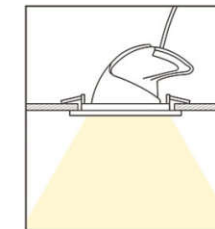

## Product Size >>>

HSL-CEL-32W

HSL-CEL-24W

HSL-CEL-10W

Wattage	10W	24W	32W
Lamp size	φ9CMXH8CM	φ13.5CMXH11CM	φ16.5CMXH14.5CM
Cut size	φ8CM	φ12CM	φ15CM
Net Weight	0.37kg	0.94kg	1.38kg
Packing Size	44.5*41*27.5CM	42.5*30*35CM	53.5*37*30CM
Quantity (pieces/carton)	48PCS	18PCS	12PCS
Packing weight	11.8KG	10.2KG	10.7KG
PF	>0.5& flickerfree	>0.9& flickerfree	>0.9& flickerfree
Finish Colour	Black   White for Options		
Housing	Die cast aluminum housing		
Mounting	Embedded		
Driver	Lifud driver		
Available Voltages	220~240VAC/90~267VAC		
Lighting Source	Bridgelux		
LED Quantity	1pcs		
Luminous flux	100~110lm/w		
RA	>80		
CCT	3000K   6000K (regular)		
Cover	Clear		
Bean Angle	24°		
Warranty	5years Warranty		

## Installation Method >>>

1. Make a hole at the lamp installation position.

2. Connect the power cord.

3. Press and hold the buckle, and align the lamp body with the opening slot.

4. Installation completed