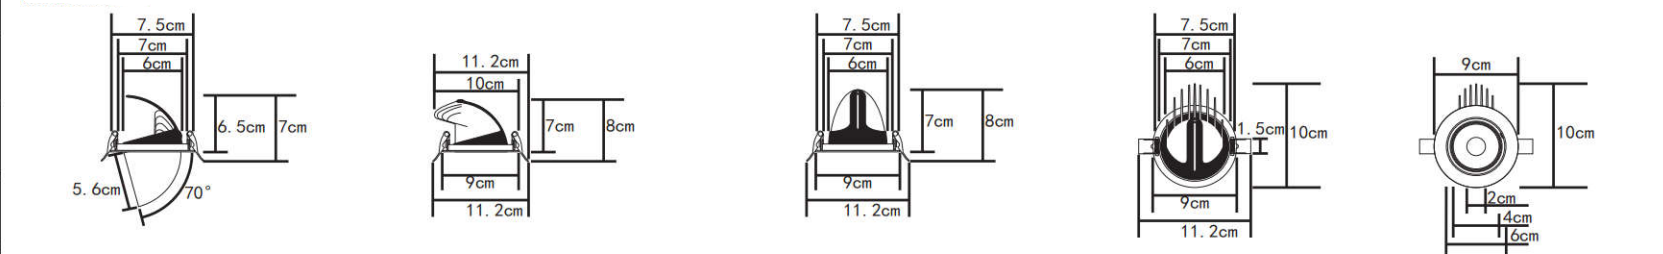

## Product Size >>>

HSL-CEL-32W

HSL-CEL-24W

HSL-CEL-10W

Wattage	10W	24W	32W
Lamp size	φ9CMXH8CM	φ13.5CMXH11CM	φ16.5CMXH14.5CM
Cut size	φ8CM	φ12CM	φ15CM
Net Weight	0.37kg	0.94kg	1.38kg
Packing Size	44.5*41*27.5CM	42.5*30*35CM	53.5*37*30CM
Quantity (pieces/carton)	48PCS	18PCS	12PCS
Packing weight	11.8KG	10.2KG	10.7KG
PF	>0.5& flickerfree	>0.9& flickerfree	>0.9& flickerfree
Finish Colour	Black   White for Options		
Housing	Die cast aluminum housing		
Mounting	Embedded		
Driver	Lifud driver		
Available Voltages	220~240VAC/90~267VAC		
Lighting Source	Bridgelux		
LED Quantity	1pcs		
Luminous flux	100~110lm/w		
RA	>80		
CCT	3000K   6000K (regular)		
Cover	Clear		
Bean Angle	24°		
Warranty	5years Warranty		

## Installation Method >>>

1. Make a hole at the lamp installation position.

2. Connect the power cord.

3. Press and hold the buckle, and align the lamp body with the opening slot.

4. Installation completed