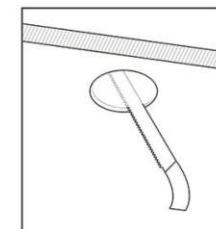

## Product Size >>>

HSL-CEL-32W

HSL-CEL-24W

HSL-CEL-10W

Wattage	10W	24W	32W
Lamp size	φ9CMXH8CM	φ13.5CMXH11CM	φ16.5CMXH14.5CM
Cut size	φ8CM	φ12CM	φ15CM
Net Weight	0.37kg	0.94kg	1.38kg
Packing Size	44.5*41*27.5CM	42.5*30*35CM	53.5*37*30CM
Quantity (pieces/carton)	48PCS	18PCS	12PCS
Packing weight	11.8KG	10.2KG	10.7KG
PF	>0.5& flickerfree	>0.9& flickerfree	>0.9& flickerfree
Finish Colour	Black   White for Options		
Housing	Die cast aluminum housing		
Mounting	Embedded		
Driver	Lifud driver		
Available Voltages	220~240VAC/90~267VAC		
Lighting Source	Bridgelux		
LED Quantity	1pcs		
Luminous flux	100~110lm/w		
RA	>80		
CCT	3000K   6000K (regular)		
Cover	Clear		
Bean Angle	24°		
Warranty	5years Warranty		

## Installation Method >>>

1. Make a hole at the lamp installation position.

2. Connect the power cord.

3. Press and hold the buckle, and align the lamp body with the opening slot.

4. Installation completed