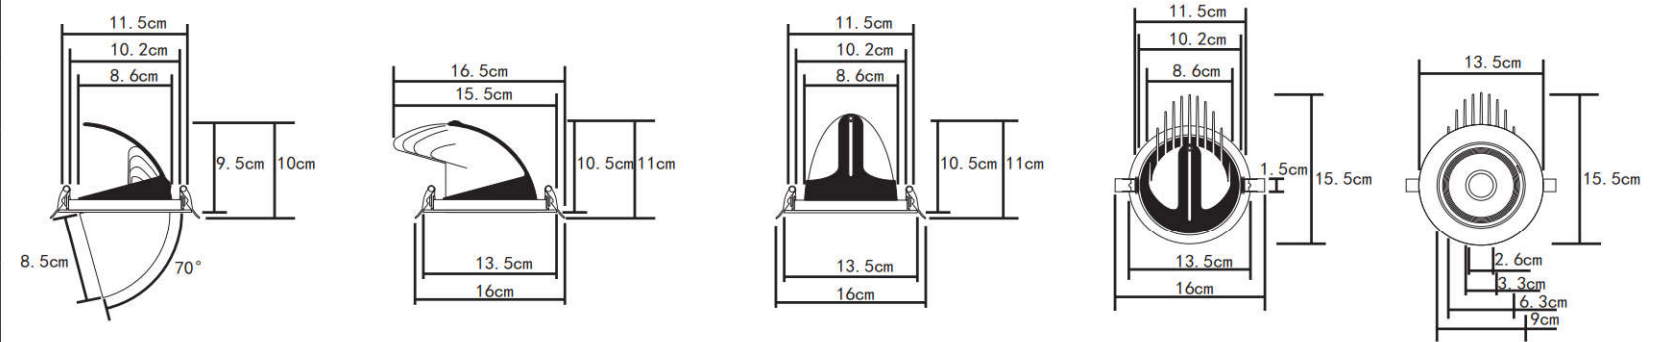

## Product Size >>>

HSL-CEL-32W

HSL-CEL-24W

HSL-CEL-10W

Wattage	10W	24W	32W
Lamp size	φ9CMXH8CM	φ13.5CMXH11CM	φ16.5CMXH14.5CM
Cut size	φ8CM	φ12CM	φ15CM
Net Weight	0.37kg	0.94kg	1.38kg
Packing Size	44.5*41*27.5CM	42.5*30*35CM	53.5*37*30CM
Quantity (pieces/carton)	48PCS	18PCS	12PCS
Packing weight	11.8KG	10.2KG	10.7KG
PF	>0.5& flickerfree	>0.9& flickerfree	>0.9& flickerfree
Finish Colour	Black   White for Options		
Housing	Die cast aluminum housing		
Mounting	Embedded		
Driver	Lifud driver		
Available Voltages	220~240VAC/90~267VAC		
Lighting Source	Bridgelux		
LED Quantity	1pcs		
Luminous flux	100~110lm/w		
RA	>80		
CCT	3000K   6000K (regular)		
Cover	Clear		
Bean Angle	24°		
Warranty	5years Warranty		

## Installation Method >>>

1. Make a hole at the lamp installation position.

2. Connect the power cord.

3. Press and hold the buckle, and align the lamp body with the opening slot.

4. Installation completed