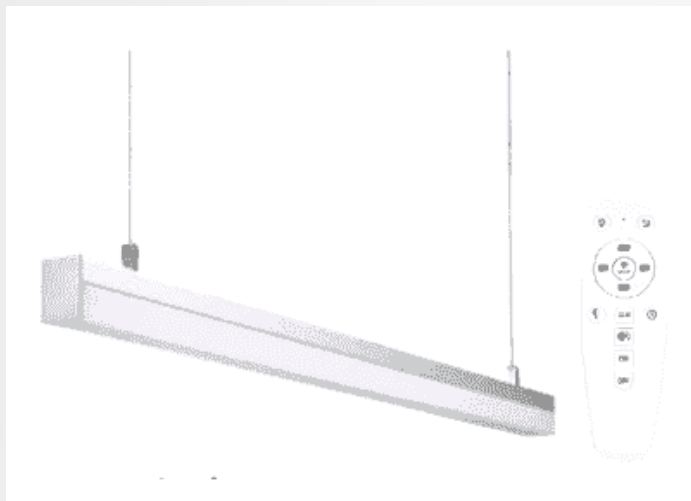

# 60w Linkable & Dimmable LED Batten Light – 5ft with Remote

Technical Data:	
Chips Type/Brand:	Philips 2835
Wattage:	60w
Lumens:	150 lms/w – 9000 lms
Colour Temperature:	CCT Adjustable by remote (2700K-6500K) Dimmable
Dimmable?	Yes
Beam Angle:	120
Voltage input:	110-277V AC
IP Rating:	IP24
Lifespan:	50,000 Hours
CRI:	80+
Fixings/Mounting:	Suspended
Working Temperature:	-20-+45 Degrees
Power Factor:	0.9
Warranty:	3 Years
Dimensions/Cut out:	1500mm x 52mm
Certificates:	CE ROHS UKCA
Material:	Aluminium + PC Diffuser
Application:	Suitable for areas where control of colour or dimming is needed. Schools, offices, corridors etc.

The 60w linkable CCT Dimmable LED Batten Light comes in CCT colour Adjustable by 4 channel remote (2700K-6500K) and is suitable for Internal applications where control of colour and dimming is needed. Schools, offices, corridors etc.

This LED Batten uses high-performing LEDs to ensure an outstanding lumen efficiency, colour temperature and dimming and is controlled by 4 x channel remote that can be linked to sets of lights which makes this batten an ideal fitting for any commercial area you may need it.