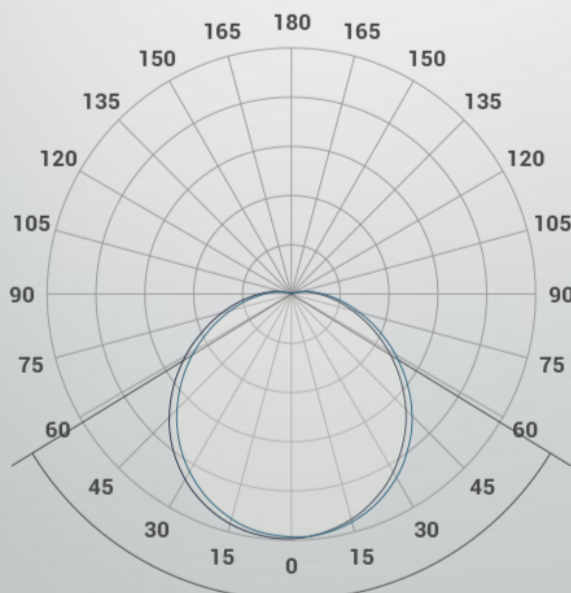

Custodial & Anti-Vandal

LED Custodial Vandal Resistant Bulkhead | 10W | 14W | 21W

Wattage:	10W 14W 21W
Lumens:	1300lm 1750lm 2550lm
Colour Temperature:	4000k
Beam Angle:	120°
Voltage input:	220-240V
IP Rating:	IP44
IK Rating:	IK10+
CRI:	>80
Option:	Anti Drug Blue Option
Power Factor:	>0.9
Warranty:	5 Year
Dimensions/Cut out:	450mm x 118mm
Certificates:	CE & RoHS
Application:	prisons, secure healthcare units, detention centres, custodial facilities,

Custodial & Anti-Vandal

LED Custodial Vandal Resistant Bulkhead | 10W | 14W | 21W

Dimensions

Photometric

117.3°

Custodial & Anti-Vandal

LED Custodial Vandal Resistant Bulkhead | 10W | 14W | 21W

Optional Blue Anti Drug Lighting