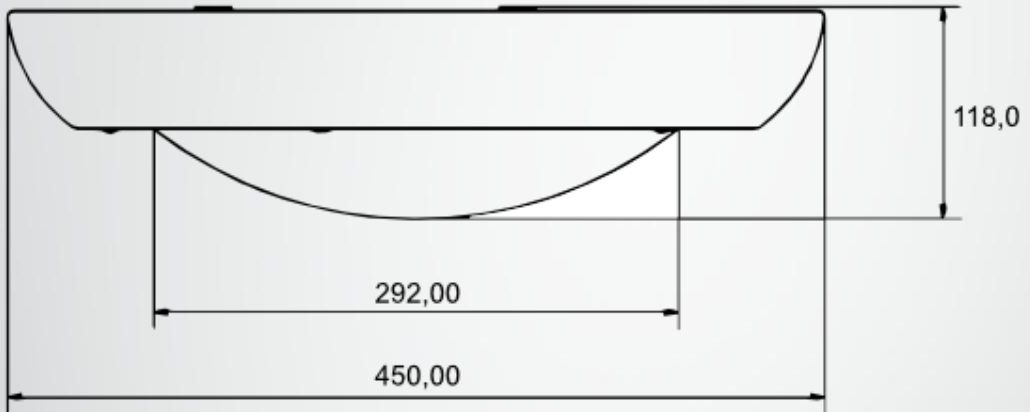

Custodial & Anti-Vandal

LED Custodial Vandal Resistant Bulkhead | 10W | 14W | 21W

Wattage:	10W 14W 21W
Lumens:	1300lm 1750lm 2550lm
Colour Temperature:	4000k
Beam Angle:	120°
Voltage input:	220-240V
IP Rating:	IP44
IK Rating:	IK10+
CRI:	>80
Option:	Anti Drug Blue Option
Power Factor:	>0.9
Warranty:	5 Year
Dimensions/Cut out:	450mm x 118mm
Certificates:	CE & RoHS
Application:	prisons, secure healthcare units, detention centres, custodial facilities,

Custodial & Anti-Vandal

LED Custodial Vandal Resistant Bulkhead | 10W | 14W | 21W

Dimensions

Photometric

117.3°

Custodial & Anti-Vandal

LED Custodial Vandal Resistant Bulkhead | 10W | 14W | 21W

Optional Blue Anti Drug Lighting