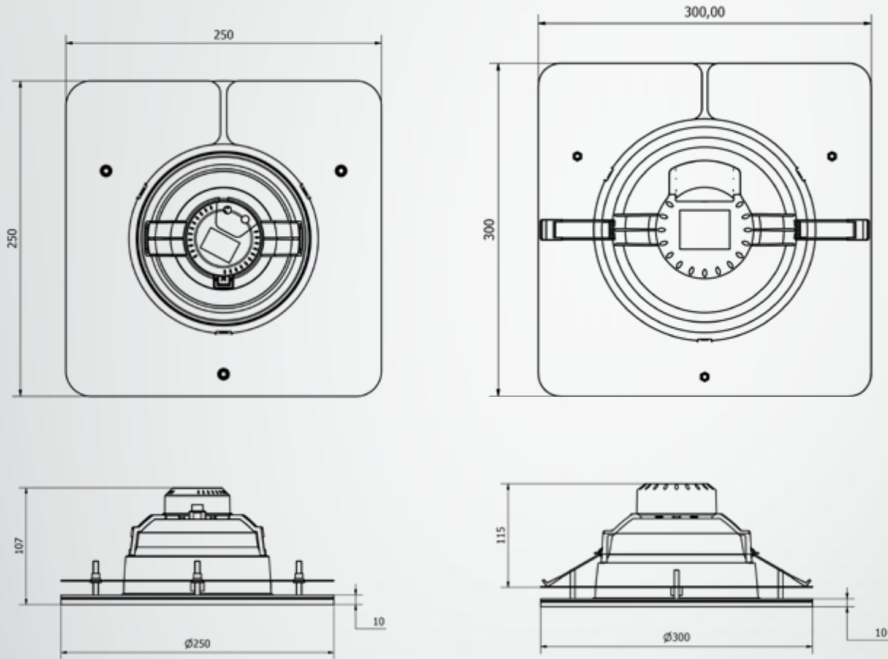

Custodial & Anti-Vandal

LED Custodial & Vandal Resistant Downlight | 20W | 30W

Wattage:	20W 30W
Lumens:	2000lm 3000lm
Colour Temperature:	4000k
Beam Angle:	120
Voltage input:	220-240V
IP Rating:	IP65
Lifespan:	50000Hours
CRI:	>80
IK Rating:	IK10
Warranty:	5 Year Warranty
Dimensions/Cut out:	20w: Ø250mm x 107mm 30w: Ø300mm x 115mm
Certificates:	CE, RoHS
Material:	Steel

LED Custodial & Vandal Resistant Downlight | 20W | 30W

Dimensions

Photometric