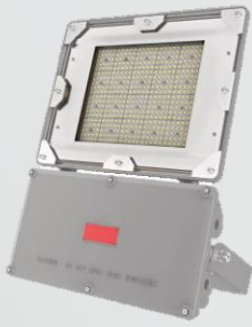

ATEX Lighting

Atex Zone 1 - Explosion Proof Slim LED Flood Light | 150w | 240w

Dimensions